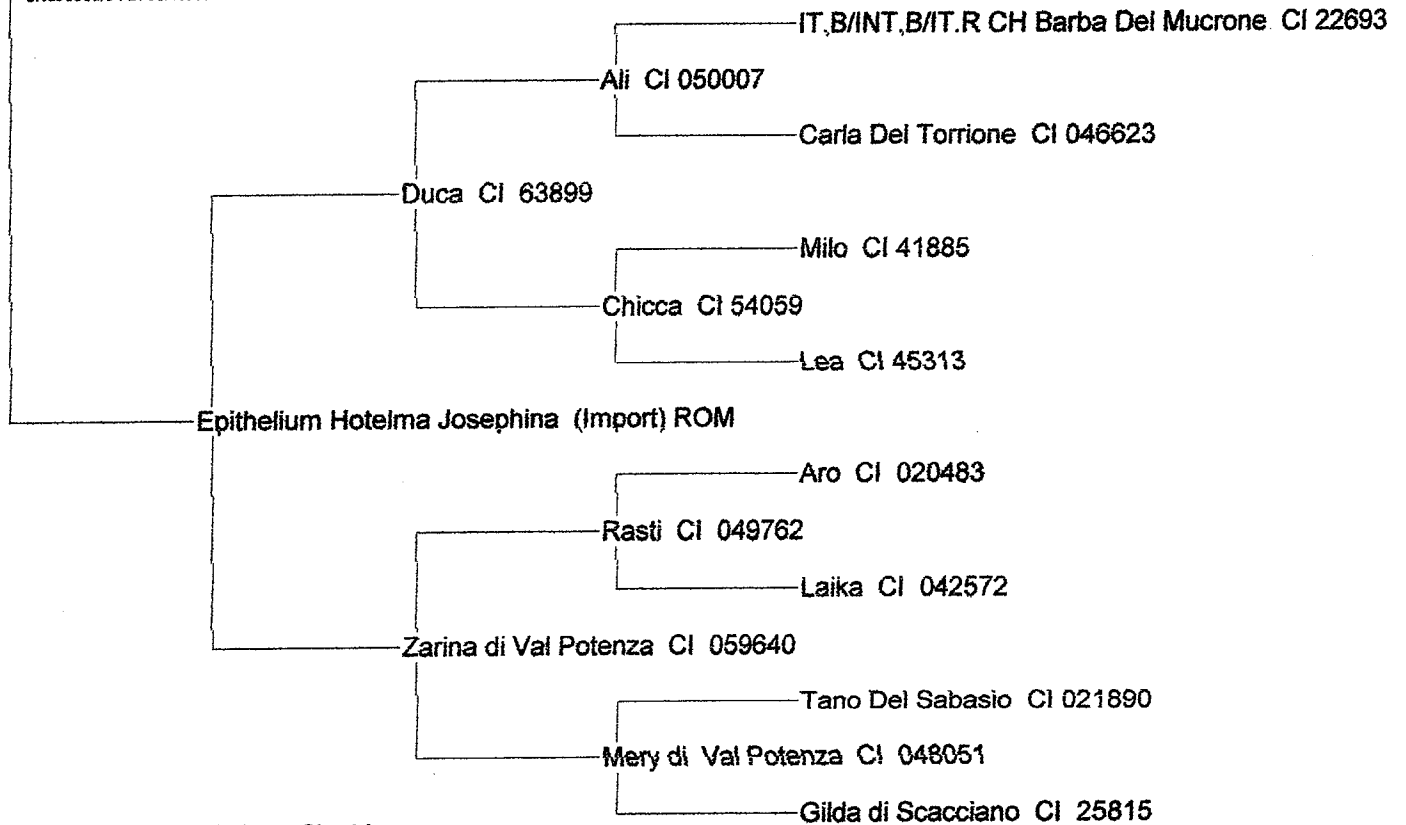

Pedigree of CH Klondike's Del Epithelium Don Diego

(male) SN693505/04 Born: 06/13/1999

CH Klondike's Del Epithelium Don Diego

SN693505/04 B: 06/13/1999

Breeder: Sue Moen & Carol Sheridan
 Owner: Susan Moen