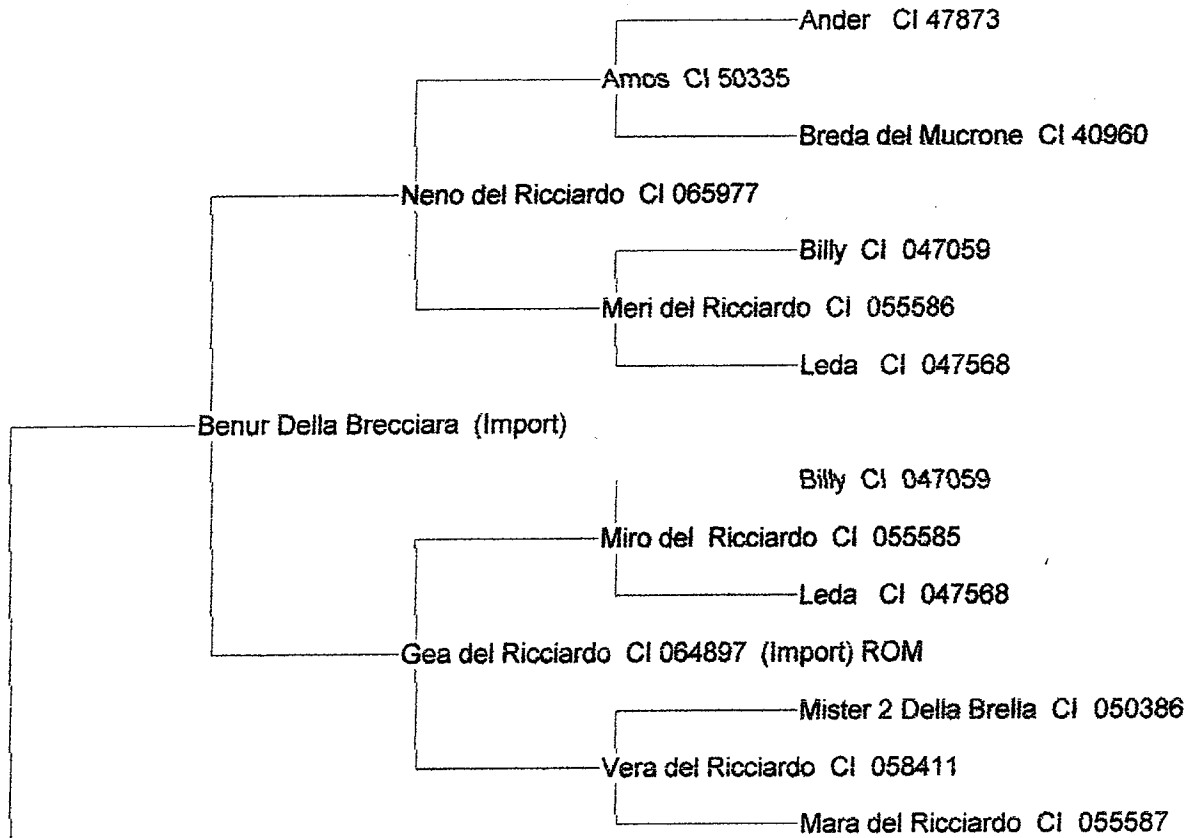

Pedigree of CH Klondike's Del Epithelium Don Diego

(male) SN693505/04 Born: 06/13/1999

CH Klondike's Del Epithelium Don Diego

SN693505/04 B: 06/13/1999

Breeder: Sue Moen & Carol Sheridan
 Owner: Susan Moen