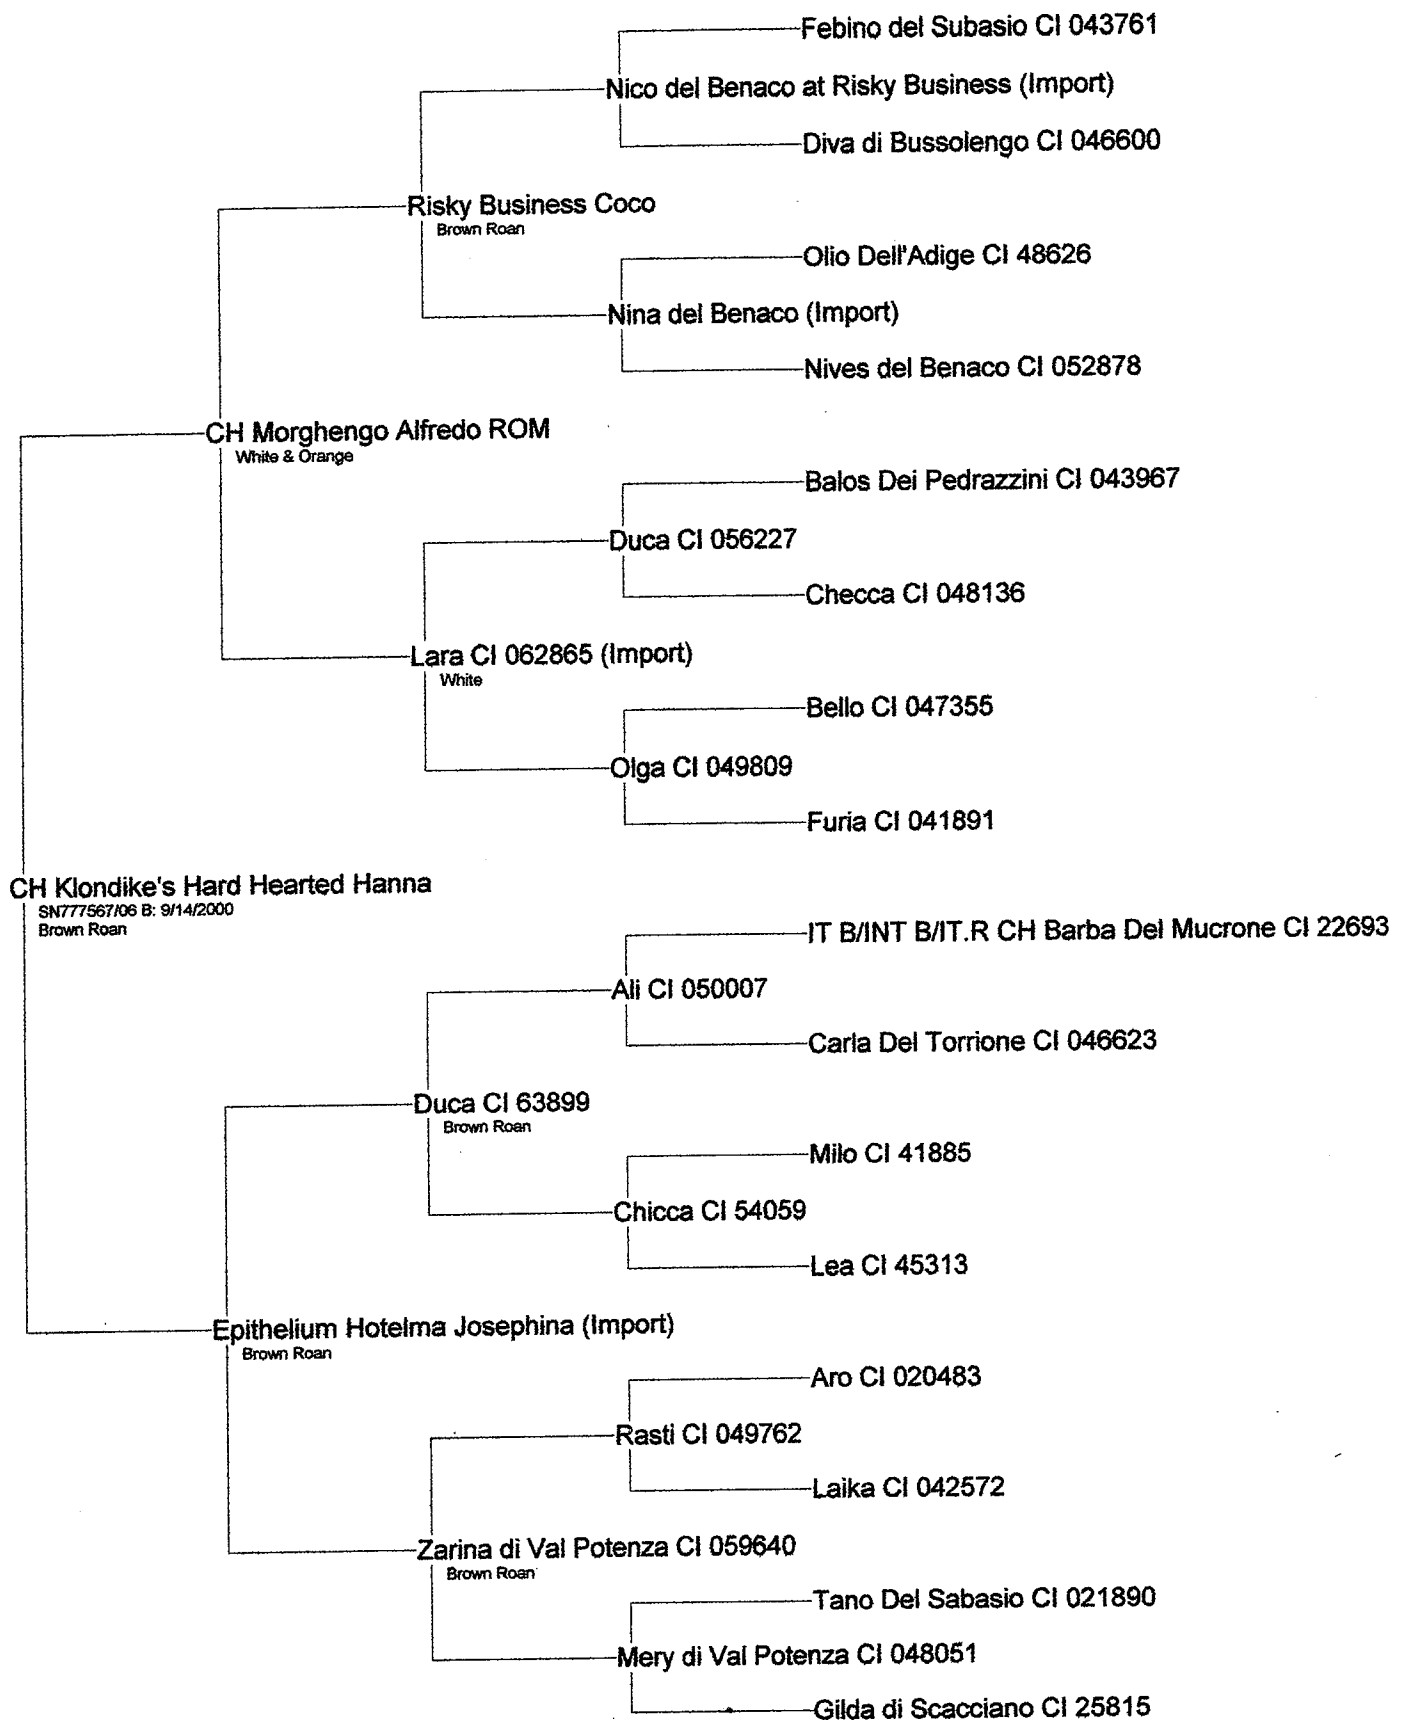

**Pedigree of CH Klondike's Hard Hearted Hanna**

(female) SN777567/06 B: 9/14/2000  
Brown Roan

Breeder: Sue Moen & Carol Sheridan  
Owner: Michael & Carol Sheridan